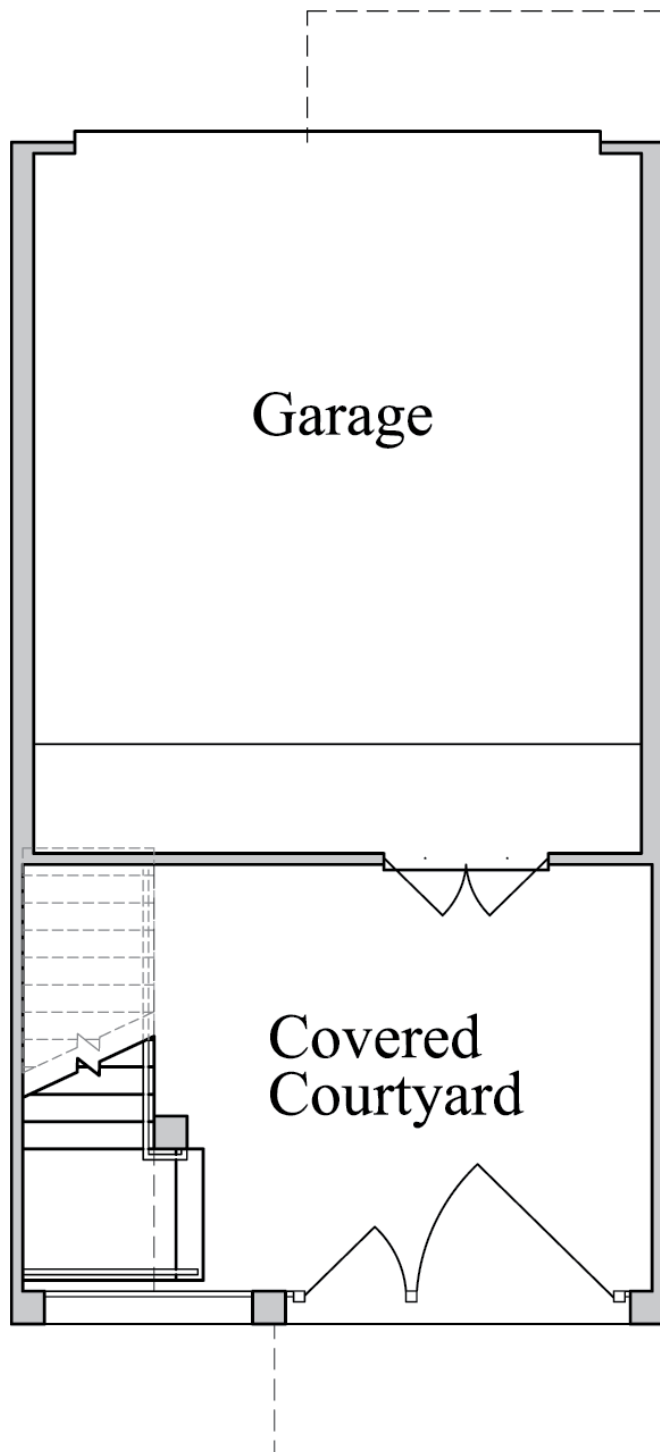

# BRIDGE LOFTS

*Units 125 & 129*  
(PLAN 1480)

1st Floor

2 Bedrooms  
2.5 Baths  
2 Car Garage  
1,480 Sq. Ft.

[www.UrbanLiving.com](http://www.UrbanLiving.com)  
5023 Washington Ave.  
Houston, Texas 77007

# BRIDGE LOFTS

Units 125 & 129  
(PLAN 1480)

2nd Floor

2 Bedrooms  
2.5 Baths  
2 Car Garage  
1,480 Sq. Ft.

[www.UrbanLiving.com](http://www.UrbanLiving.com)  
5023 Washington Ave.  
Houston, Texas 77007