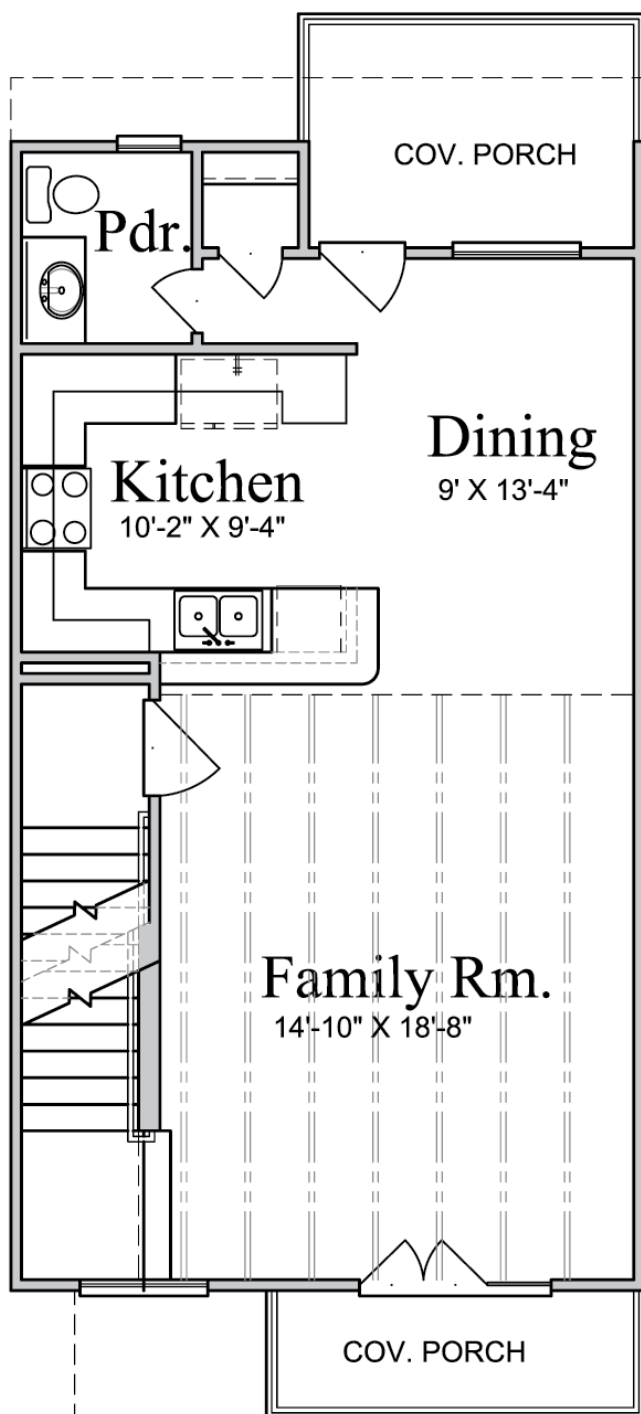

# BRIDGE LOFTS

*Units 125 & 129*  
(PLAN 1480)

1st Floor

2 Bedrooms  
2.5 Baths  
2 Car Garage  
1,480 Sq. Ft.

[www.UrbanLiving.com](http://www.UrbanLiving.com)  
5023 Washington Ave.  
Houston, Texas 77007

# BRIDGE LOFTS

Units 125 & 129  
(PLAN 1480)

2nd Floor

2 Bedrooms  
2.5 Baths  
2 Car Garage  
1,480 Sq. Ft.

[www.UrbanLiving.com](http://www.UrbanLiving.com)  
5023 Washington Ave.  
Houston, Texas 77007