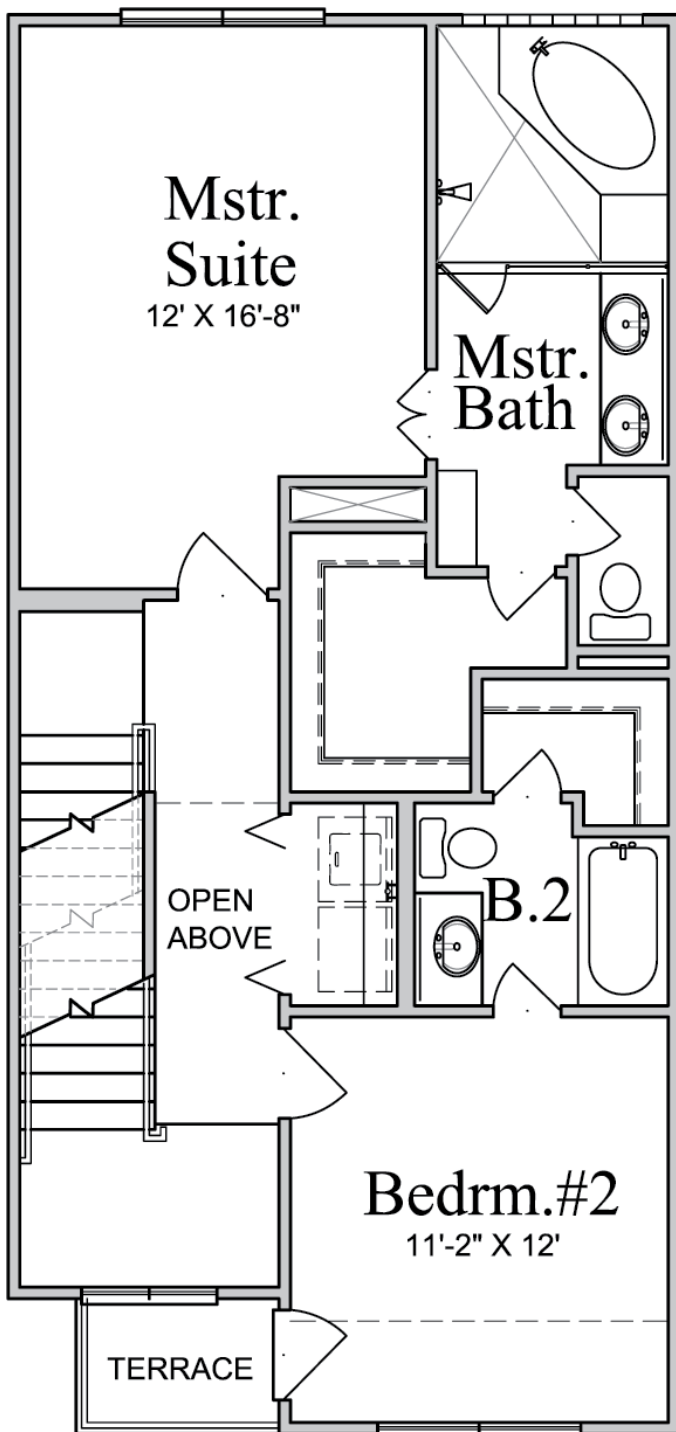

# BRIDGE LOFTS

*Units 125 & 129*  
(PLAN 1480)

1st Floor

2 Bedrooms  
2.5 Baths  
2 Car Garage  
1,480 Sq. Ft.

[www.UrbanLiving.com](http://www.UrbanLiving.com)  
5023 Washington Ave.  
Houston, Texas 77007

# BRIDGE LOFTS

Units 125 & 129  
(PLAN 1480)

2nd Floor

2 Bedrooms  
2.5 Baths  
2 Car Garage  
1,480 Sq. Ft.

[www.UrbanLiving.com](http://www.UrbanLiving.com)  
5023 Washington Ave.  
Houston, Texas 77007

# BRIDGE LOFTS

Units 125 & 129  
(PLAN 1480)

3rd Floor

2 Bedrooms  
2.5 Baths  
2 Car Garage  
1,480 Sq. Ft.

[www.UrbanLiving.com](http://www.UrbanLiving.com)  
5023 Washington Ave.  
Houston, Texas 77007