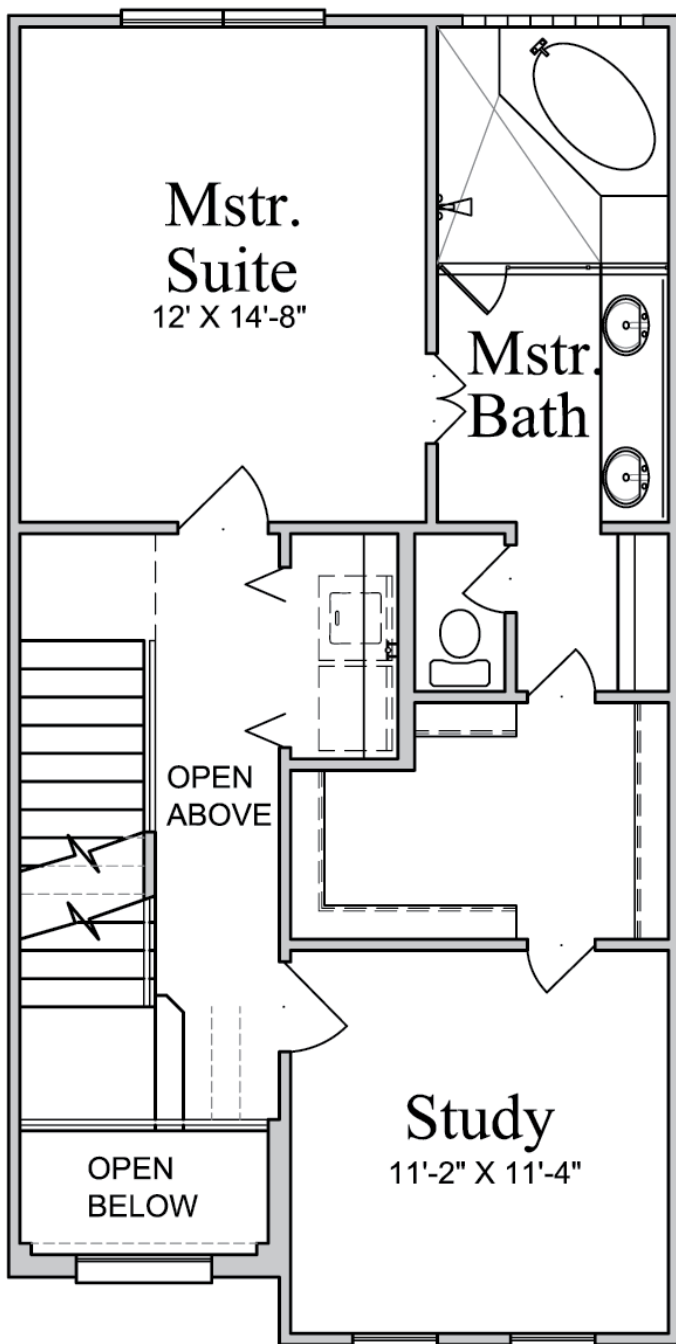

BRIDGE LOFTS

Units 135, 139 & 143
(PLAN 1638)

1st Floor

2 Bedrooms
2.5 Baths
Study
2 Car Garage
1,638 Sq. Ft.

www.UrbanLiving.com
5023 Washington Ave.
Houston, Texas 77007

www.bridgelofts.com

BRIDGE LOFTS

Units 135, 139 & 143
(PLAN 1638)

2nd Floor

2 Bedrooms
2.5 Baths
Study
2 Car Garage
1,638 Sq. Ft.

www.UrbanLiving.com
5023 Washington Ave.
Houston, Texas 77007

www.bridgelofts.com

BRIDGE LOFTS

Units 135, 139 & 143
(PLAN 1638)

3rd Floor

2 Bedrooms
2.5 Baths
Study
2 Car Garage
1,638 Sq. Ft.