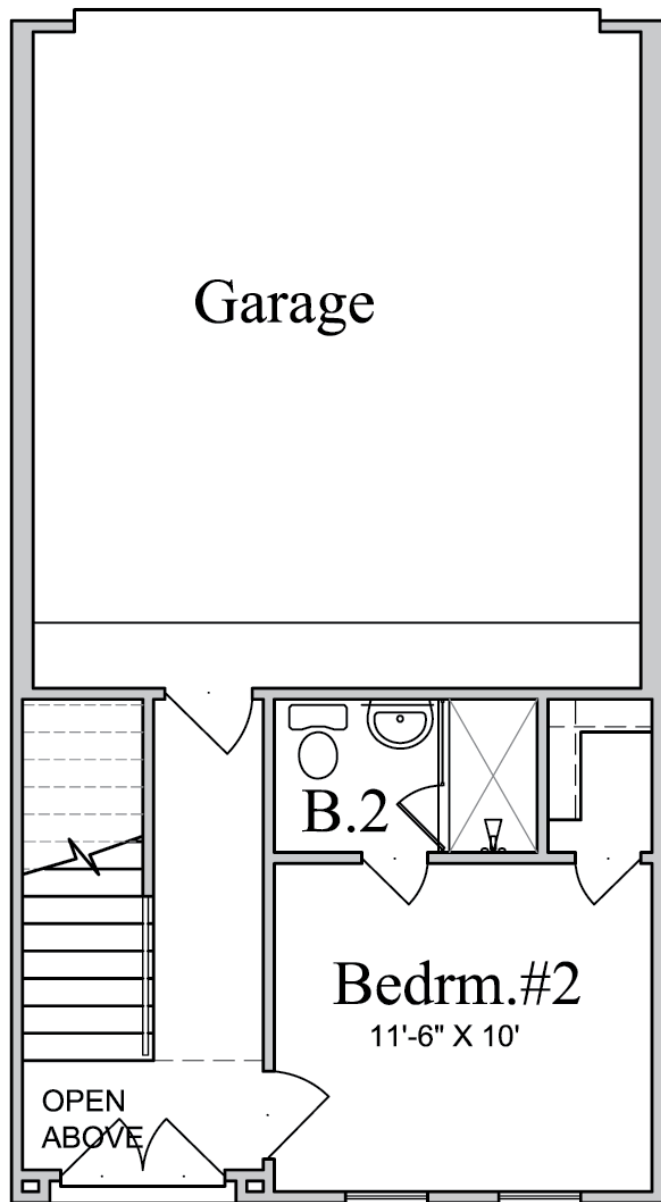

BRIDGE LOFTS

Units 135, 139 & 143
(PLAN 1638)

1st Floor

2 Bedrooms
2.5 Baths
Study
2 Car Garage
1,638 Sq. Ft.

www.UrbanLiving.com
5023 Washington Ave.
Houston, Texas 77007

www.bridgelofts.com

BRIDGE LOFTS

Units 135, 139 & 143
(PLAN 1638)

2nd Floor

2 Bedrooms
2.5 Baths
Study
2 Car Garage
1,638 Sq. Ft.

www.UrbanLiving.com
5023 Washington Ave.
Houston, Texas 77007

www.bridgelofts.com

BRIDGE LOFTS

Units 135, 139 & 143
(PLAN 1638)

3rd Floor

2 Bedrooms
2.5 Baths
Study
2 Car Garage
1,638 Sq. Ft.