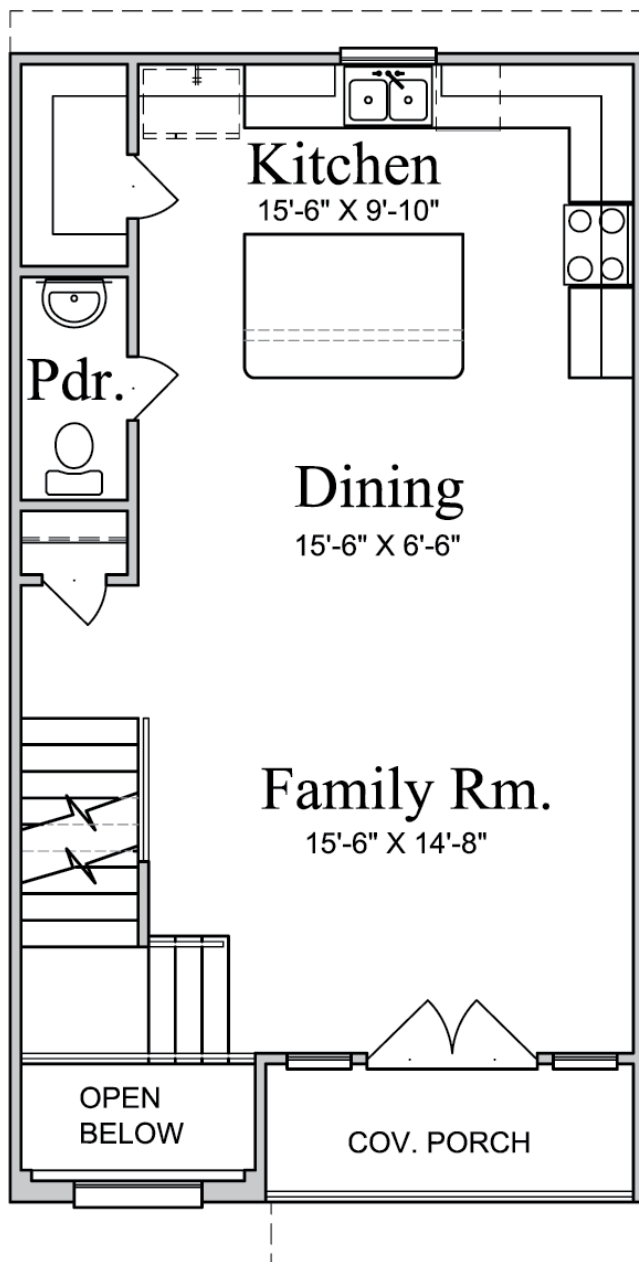

BRIDGE LOFTS

Units 135, 139 & 143
(PLAN 1638)

1st Floor

2 Bedrooms
2.5 Baths
Study
2 Car Garage
1,638 Sq. Ft.

www.UrbanLiving.com
5023 Washington Ave.
Houston, Texas 77007

www.bridgelofts.com

BRIDGE LOFTS

Units 135, 139 & 143
(PLAN 1638)

2nd Floor

2 Bedrooms
2.5 Baths
Study
2 Car Garage
1,638 Sq. Ft.

www.UrbanLiving.com
5023 Washington Ave.
Houston, Texas 77007

www.bridgelofts.com

BRIDGE LOFTS

Units 135, 139 & 143
(PLAN 1638)

3rd Floor

2 Bedrooms
2.5 Baths
Study
2 Car Garage
1,638 Sq. Ft.