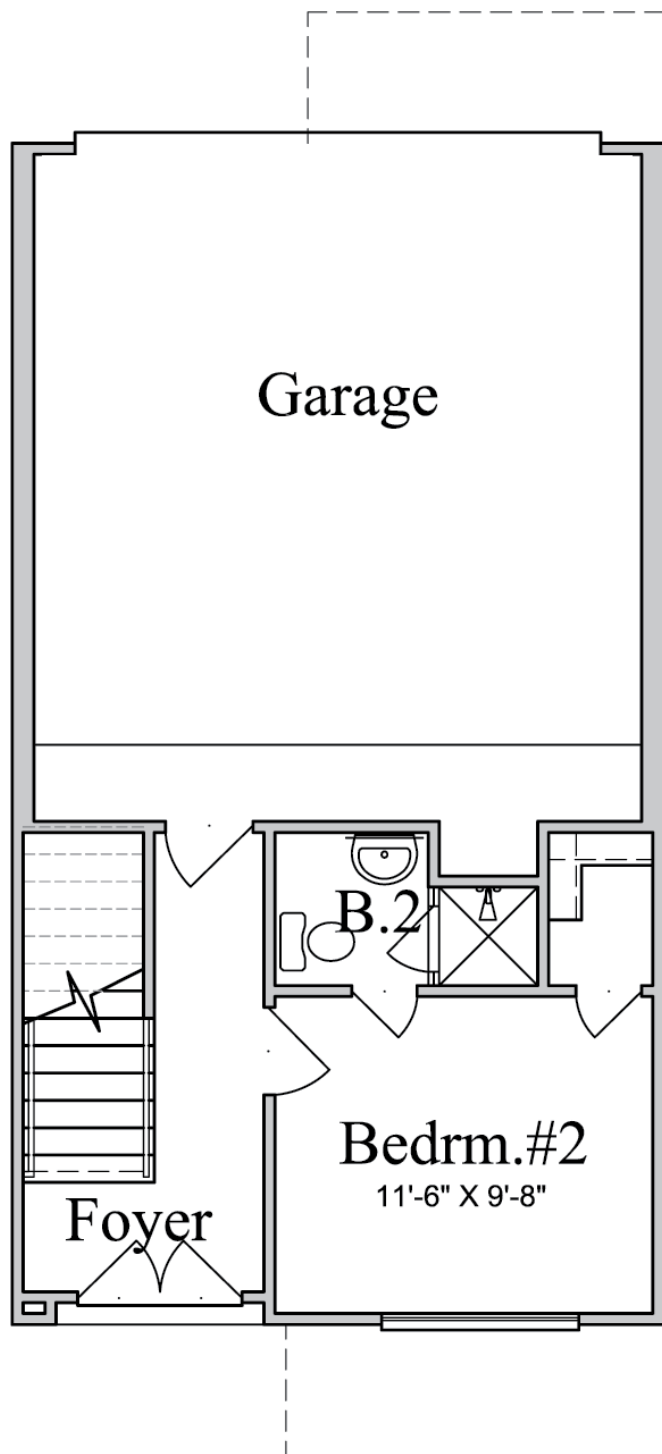

# BRIDGE LOFTS

Units 133, 137, 141 & 145  
(PLAN 1778)

1st Floor

2 Bedrooms  
2.5 Baths  
Study  
2 Car Garage  
1,778 Sq. Ft.

[www.UrbanLiving.com](http://www.UrbanLiving.com)  
5023 Washington Ave.  
Houston, Texas 77007

# BRIDGE LOFTS

Units 133, 137, 141 & 145  
(PLAN 1778)

2nd Floor

2 Bedrooms  
2.5 Baths  
Study  
2 Car Garage  
1,778 Sq. Ft.

[www.UrbanLiving.com](http://www.UrbanLiving.com)  
5023 Washington Ave.  
Houston, Texas 77007