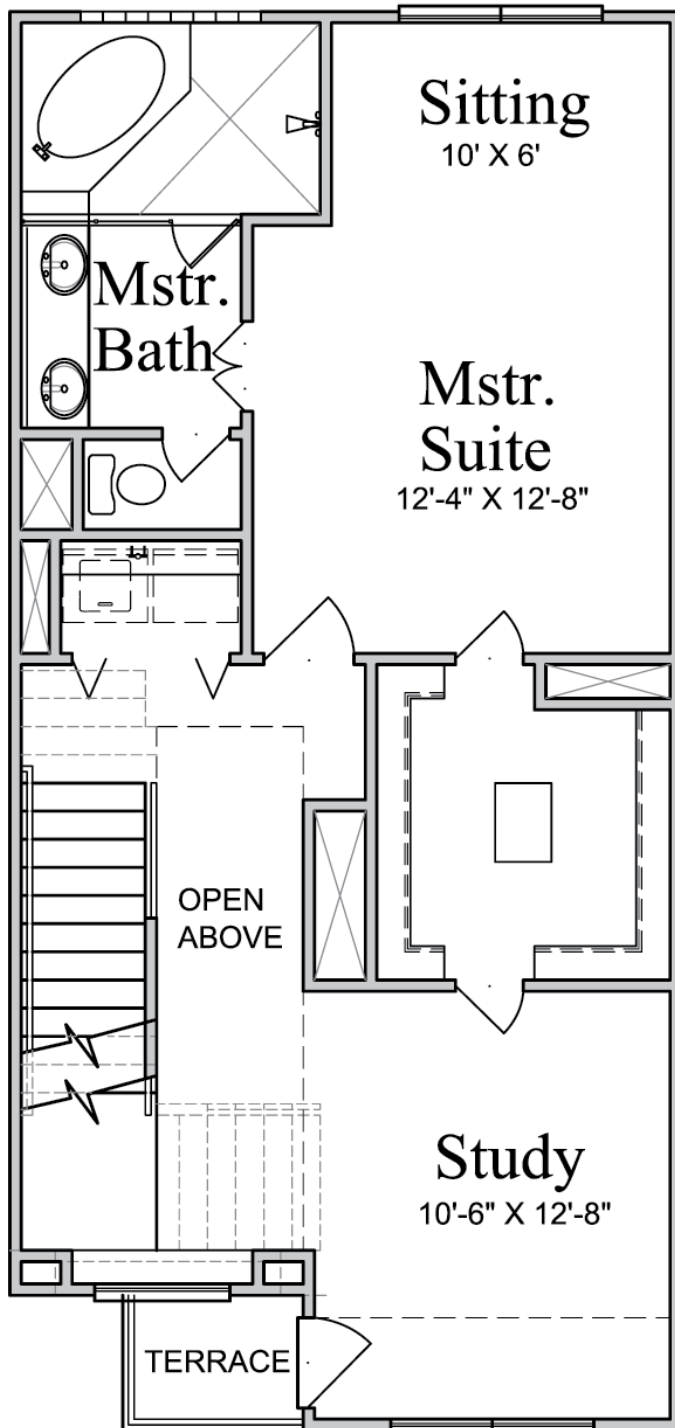

# BRIDGE LOFTS

Units 133, 137, 141 & 145  
(PLAN 1778)

2nd Floor

2 Bedrooms  
2.5 Baths  
Study  
2 Car Garage  
1,778 Sq. Ft.

[www.UrbanLiving.com](http://www.UrbanLiving.com)  
5023 Washington Ave.  
Houston, Texas 77007

# BRIDGE LOFTS

Units 133, 137, 141 & 145  
(PLAN 1778)

3rd Floor

2 Bedrooms  
2.5 Baths  
Study  
2 Car Garage  
1,778 Sq. Ft.

[www.UrbanLiving.com](http://www.UrbanLiving.com)  
5023 Washington Ave.  
Houston, Texas 77007