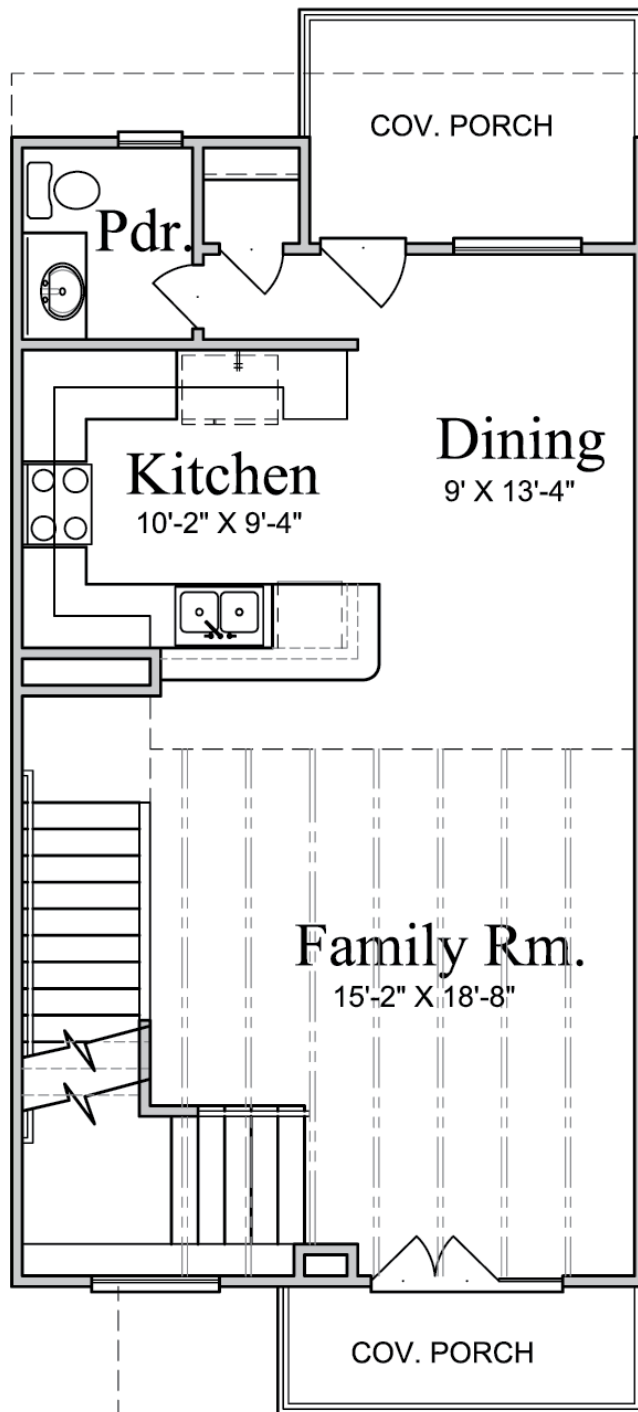

# BRIDGE LOFTS

Units 133, 137, 141 & 145  
(PLAN 1778)

1st Floor

2 Bedrooms  
2.5 Baths  
Study  
2 Car Garage  
1,778 Sq. Ft.

[www.UrbanLiving.com](http://www.UrbanLiving.com)  
5023 Washington Ave.  
Houston, Texas 77007

# BRIDGE LOFTS

Units 133, 137, 141 & 145  
(PLAN 1778)

2nd Floor

2 Bedrooms  
2.5 Baths  
Study  
2 Car Garage  
1,778 Sq. Ft.

[www.UrbanLiving.com](http://www.UrbanLiving.com)  
5023 Washington Ave.  
Houston, Texas 77007